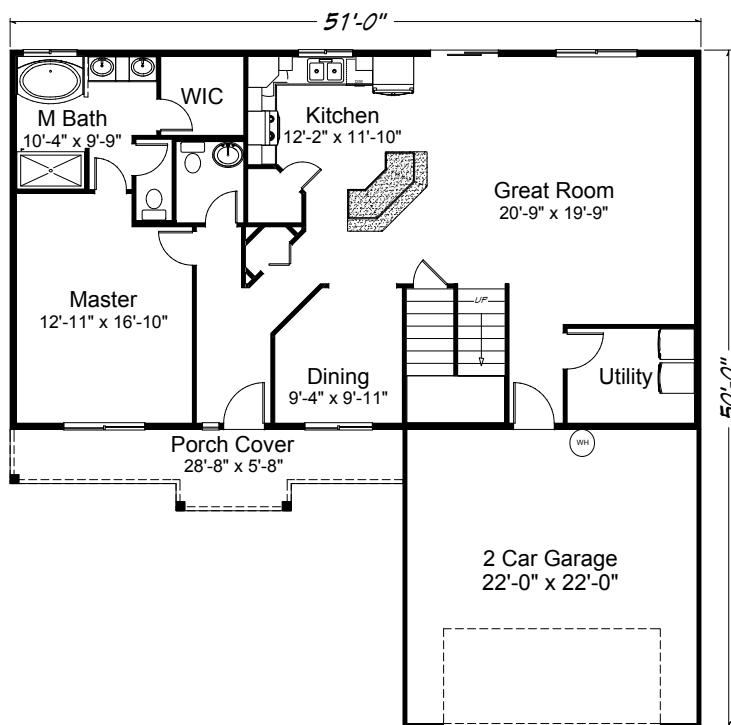

**Muirfield South** 2800 sq. ft. • 5 bedrooms • 2 1/2 baths • 2 car garage

“Built on Your Land” | [FairwayHomesWest.com](http://FairwayHomesWest.com)

© 2007-2019 All Rights Reserved - Fairway Homes West Arizona Lic. #ROC261141. Plan numbers indicate the approx. square footage of living space. Elevation renderings shown may reflect artists interpretation and/or optional features, and may not represent the finished product. Fairway Homes West reserves the rights to change specifications and pricing without notice or obligation.