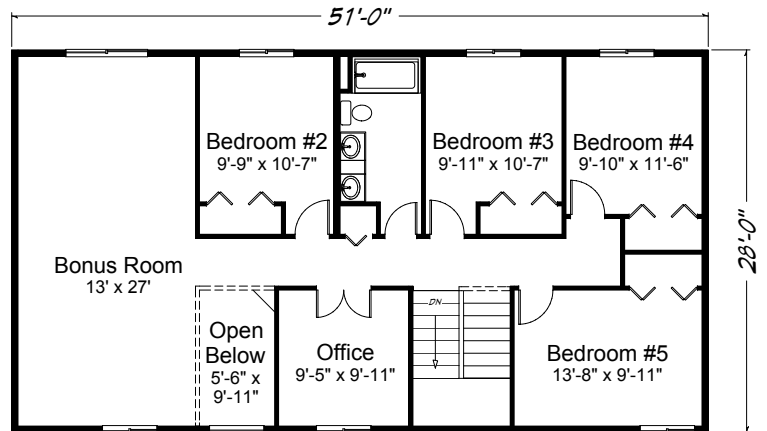

**Muirfield South** 2800 sq. ft. • 5 bedrooms • 2 1/2 baths • 2 car garage

“Built on Your Land” | [FairwayHomesWest.com](http://FairwayHomesWest.com)

© 2007-2019 All Rights Reserved - Fairway Homes West Arizona Lic. #ROC261141. Plan numbers indicate the approx. square footage of living space. Elevation renderings shown may reflect artists interpretation and/or optional features, and may not represent the finished product. Fairway Homes West reserves the rights to change specifications and pricing without notice or obligation.